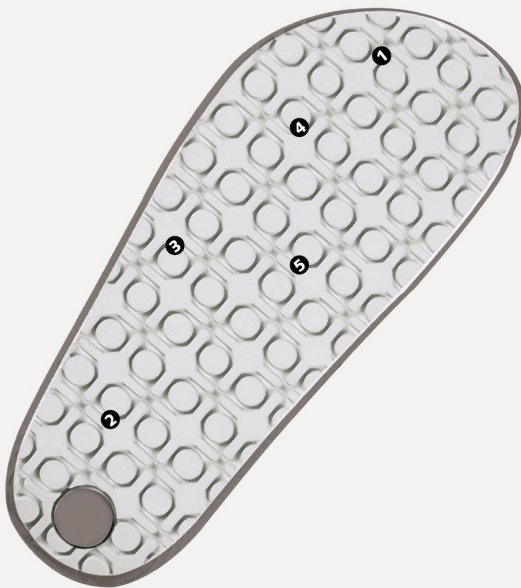

# Occupational shoes rubber Clog dark blue

ABEBA®

**Art. 9150**

**rubber**

- ▶ Size 36-47
- ▶ CE, EN ISO 20347:2012, OB, A,FO, SRC
- ▶ Smooth leather, dark blue
- ▶ Leather insole
- ▶ Heel strap non-foldable, adjustable
- ▶ Adjustable instep area
- ▶ PU midsole
- ▶ Slip resistance special rubber outsole sole
- ▶ Sanitized treated
- ▶ Antistatic

### OUTSOLE

- 1\_Antistatic
- 2\_SRC slip resistance according to EN ISO 20347:2012
- 3\_Cross/ circle profile
- 4\_Rubber outsole
- 5\_Acid and base resistant
- 6\_Fuel resistance

**HEEL STRAP**  
fixed with adjustable  
fastening