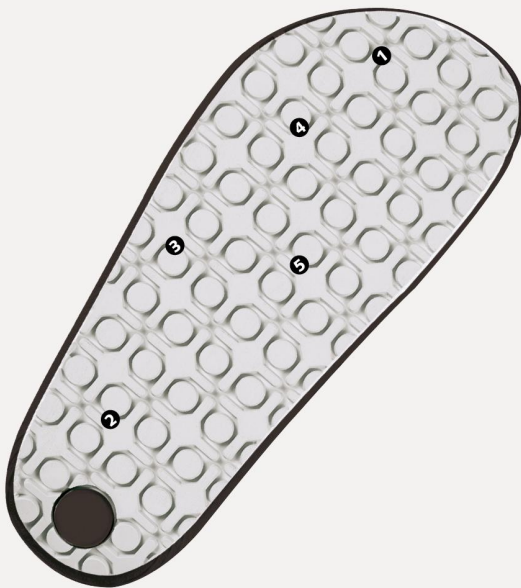

# Occupational shoes rubber Clog black

ABEBA®

**Art. 9110**

**rubber**

- ▶ Size 36-47
- ▶ CE, EN ISO 20347:2012, OB, A,FO, SRC
- ▶ Smooth leather, black
- ▶ Leather insole
- ▶ Heel strap non-foldable, adjustable
- ▶ Adjustable instep area
- ▶ PU midsole
- ▶ Slip resistance special rubber outsole sole
- ▶ Sanitized treated
- ▶ Antistatic

### OUTSOLE

- 1\_Antistatic
- 2\_SRC slip resistance according to EN ISO 20347:2012
- 3\_Cross/ circle profile
- 4\_Rubber outsole
- 5\_Acid and base resistant
- 6\_Fuel resistance

**HEEL STRAP**  
fixed with adjustable  
fastening